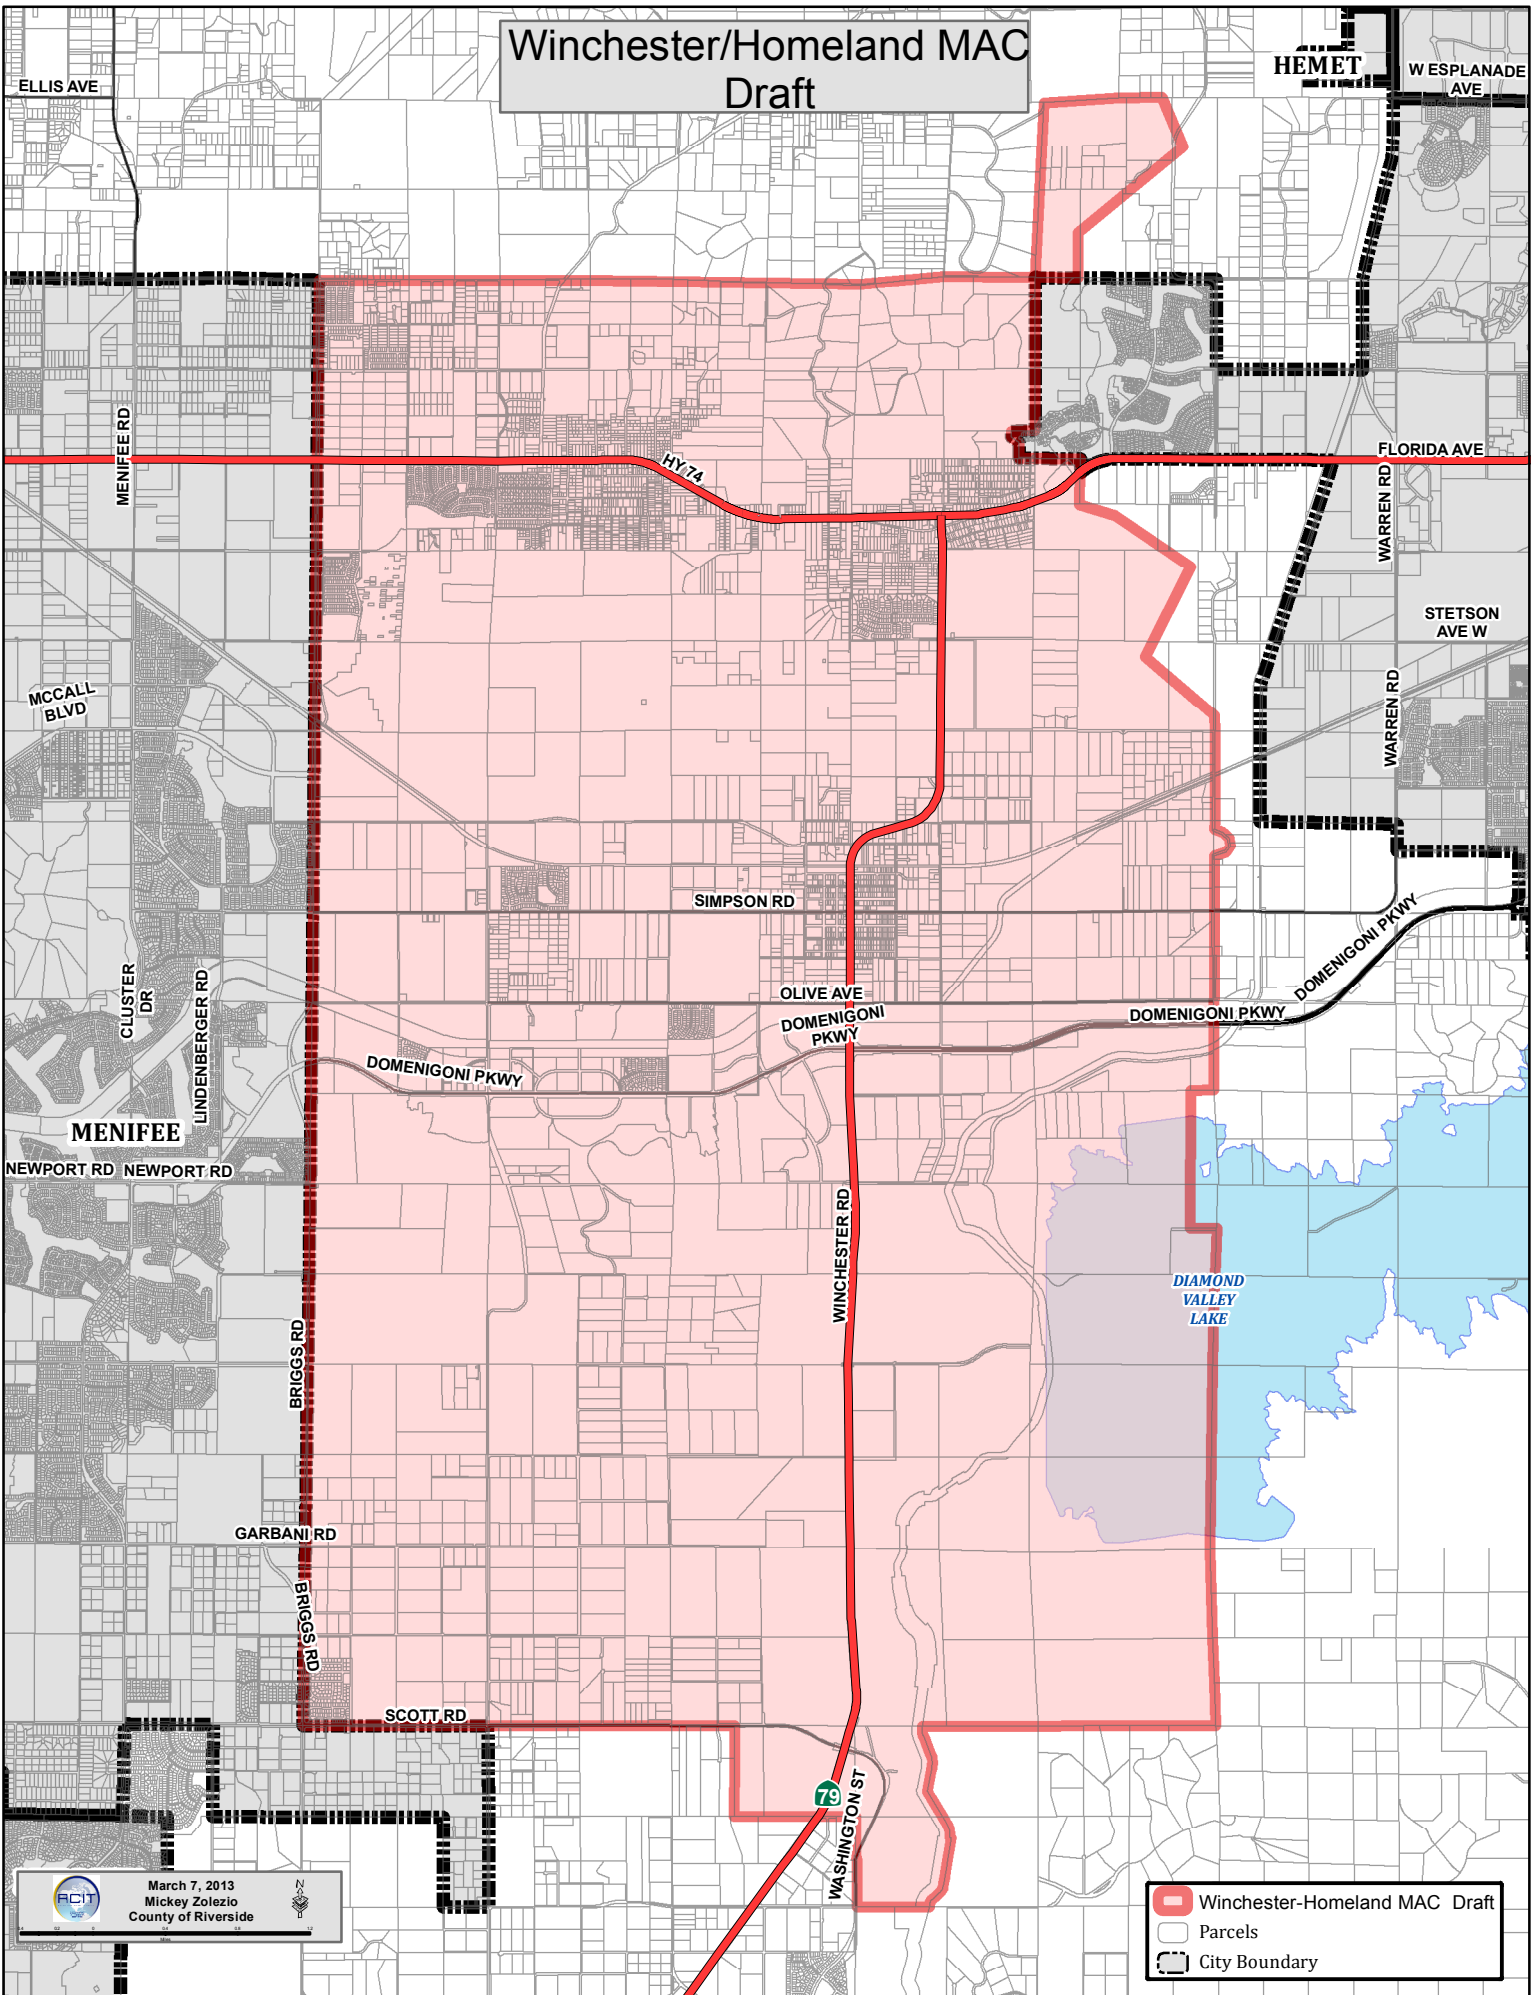

Winchester/Homeland MAC Draft

March 7, 2013
Mickey Zolezio
County of Riverside

- Winchester-Homeland MAC Draft
- Parcels
- City Boundary